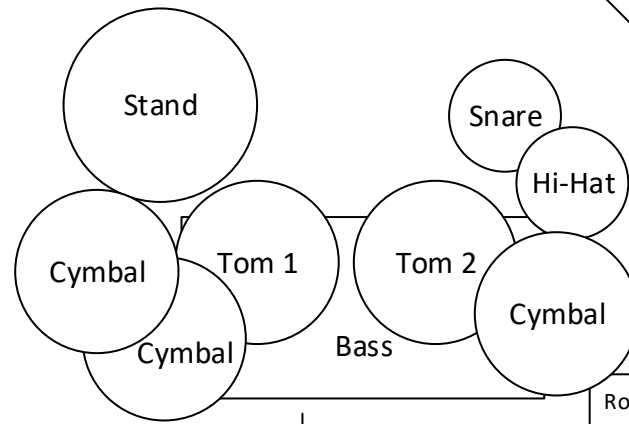

2 x 230 Volt

Peavey 5150
Guitar 1
miked

1 x 230 Volt

Monitor
Guitar,
Vocals

5 x 230 Volt

Hartke HA 3500
Bass
miked + DI

Orange Micro Dark
Guitar 2
miked

1 x 230 Volt

Roland TM-2
Trigger
6,3 mm Klinke
Stereo

SM 58
Vocals
no stand

Monitor
Guitar, Bass, Vocals

Monitor
Guitar, Vocals

Monitor
Guitar, Bass, Vocals